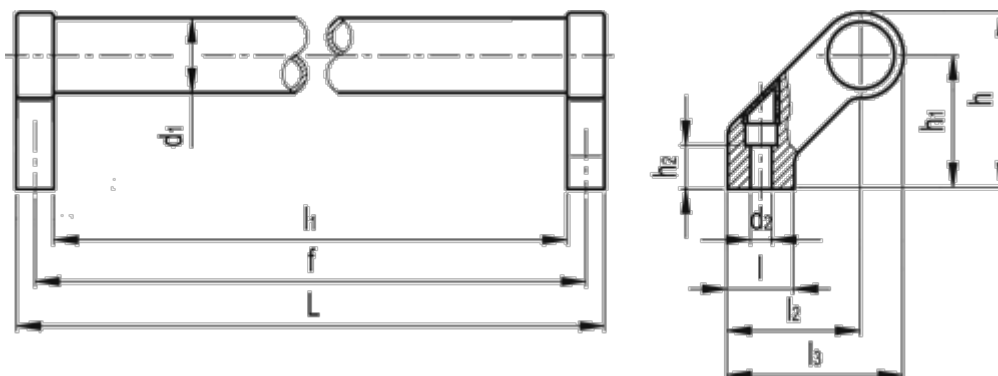

# Data Sheet

Article number: 20138400B

Description: E+G Handle GN 333-28-400-B-SW

## Measures

d1 = 28

l2 = 50

d2 = 6.5

l3 = 66

f +/-0.5 = 400

Weight (g) = 500

h = 66

h1 = 50

h2 = 17

L = 414

l1 = 386